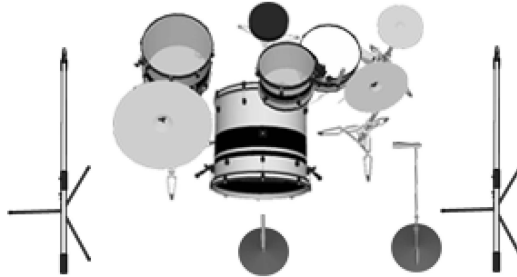

Top Keyboard  
(Pro-145 Leslie)  
XLR - Internal Horn Mic  
XLR - Internal Rotor Mic

Bottom Keyboard  
DI (Mono) - Keys Amp

Guitar  
Mic - Vocal  
Mic - Guitar Amp

Drums  
Mic - Kick  
Mic - Snare  
Mic - Overhead Left  
Mic - Overhead Right

Percussion  
Mic - Vocal  
Mic - Congas  
Mic (boom) - Marimba/Djembe  
DI (mono) - Handsonic

Bass  
Mic - Vocal  
DI (mono) - Bass Amp

Sax/Flute  
Mic - Tenor Sax  
Mic - Flute (or share boom)

**World Beatnix**

**Stage Plot**

- One Guitar
- One T-Sax/Flute

--	--	--	--	--	--